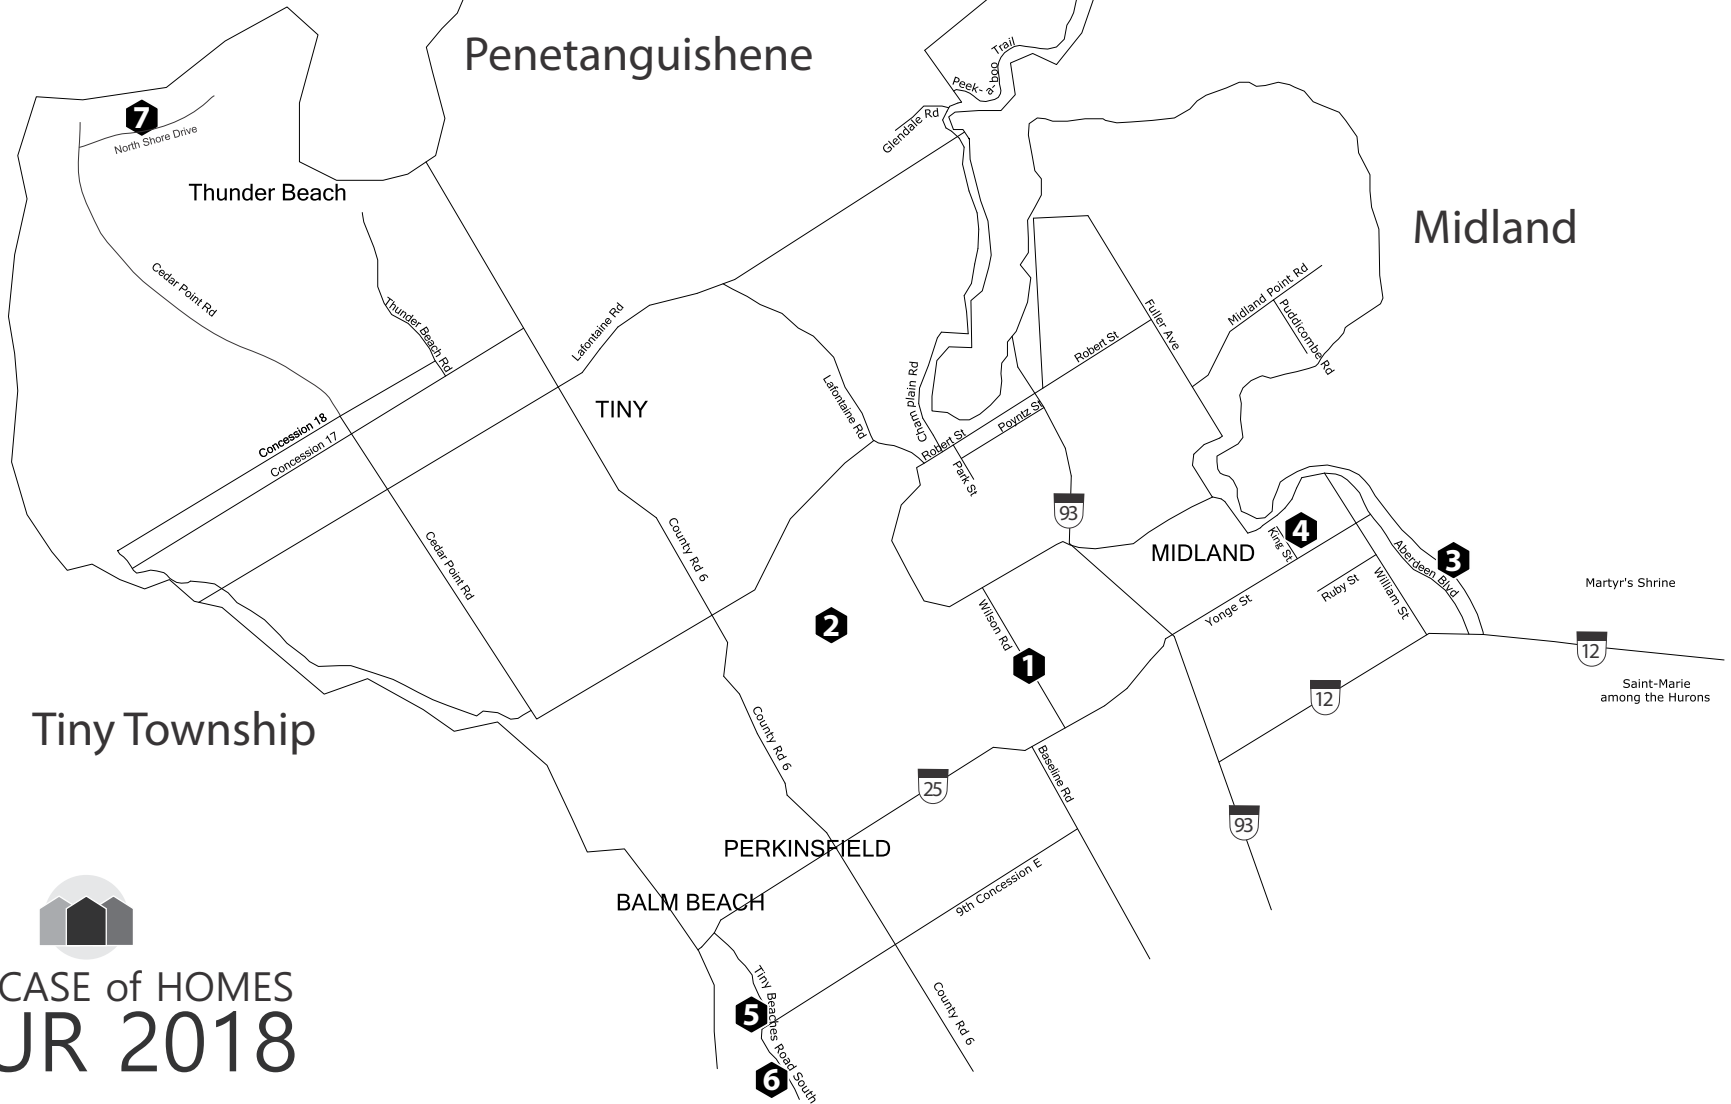

- 1) 165 Wilson Road Midland
- 2) 101 Copeland Creek Drive, Tiny (see insert)
- 3) 333 Aberdeen Blvd, Midland
- 4) 357 King Street, Midland
- 5) 1638 Tiny Beaches Road South, Tiny
- 6) 1814 Tiny Beaches Road South, Tiny
- 7) 378 North Shore Drive, Tiny (Cedar Point)

SHOWCASE of HOMES
TOUR 2018